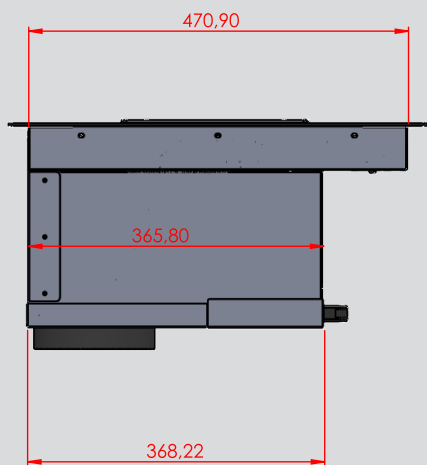

IM7003 INT

77cm Induktionshäll med inbyggd fläkt

KESIT C-C