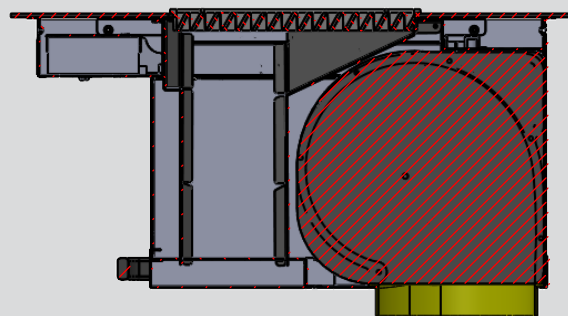

IM7003 INT

77cm Induktionshäll med inbyggd fläkt

KESIT C-C