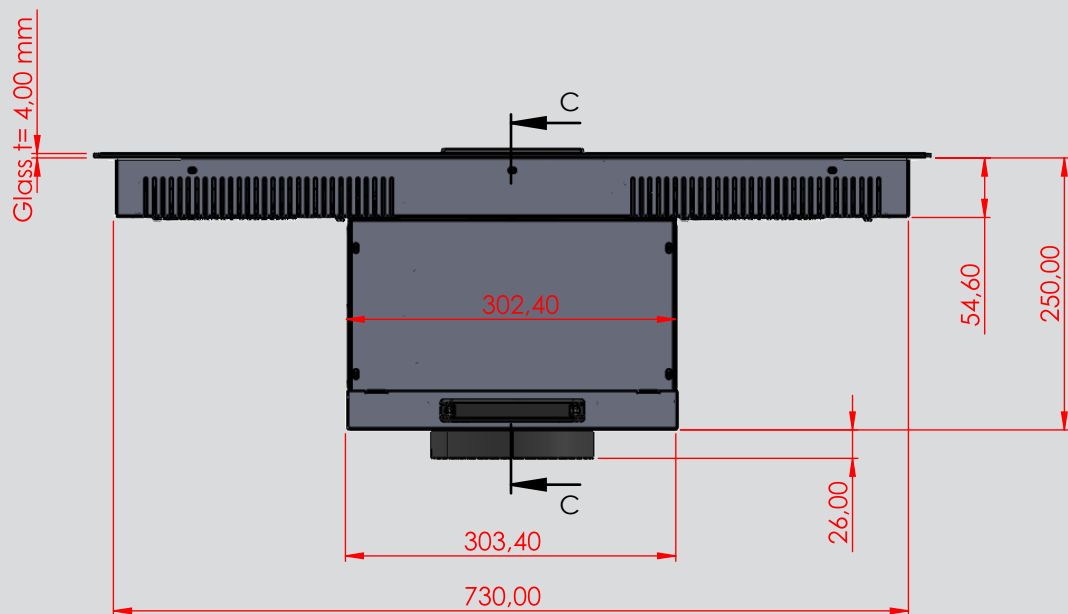

IM7003 INT

77cm Induktionshäll med inbyggd fläkt

KESIT C-C