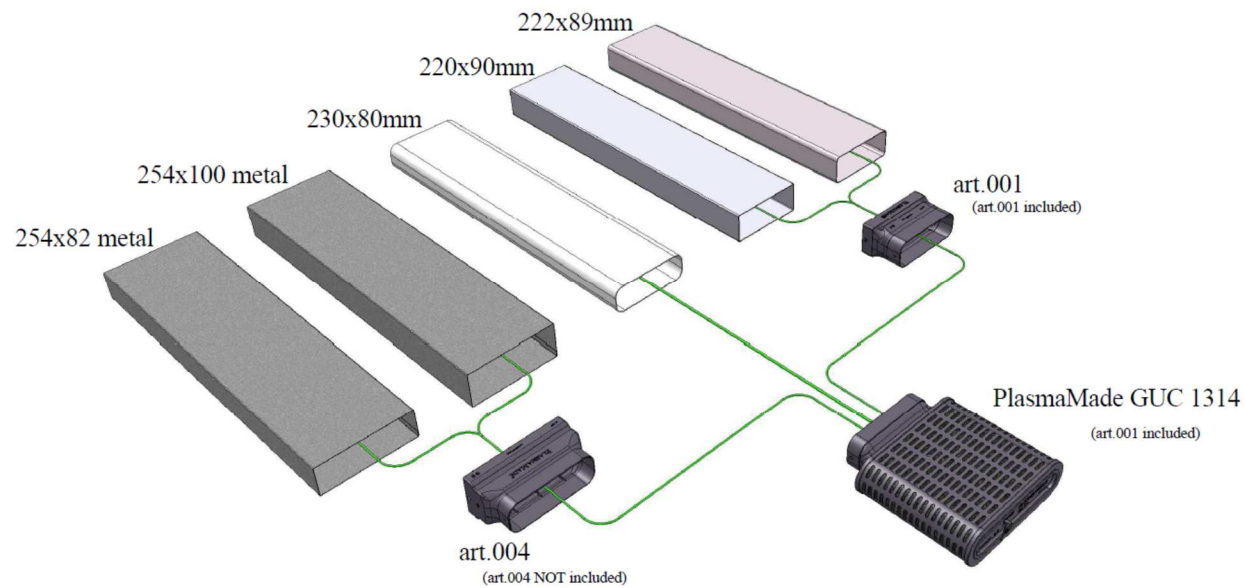

PLASMA MADE[®]

Absolute Science

PlasmaMade GUC 1314

Tube fitting sheet